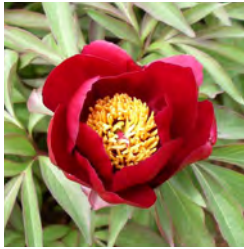

Early Scout